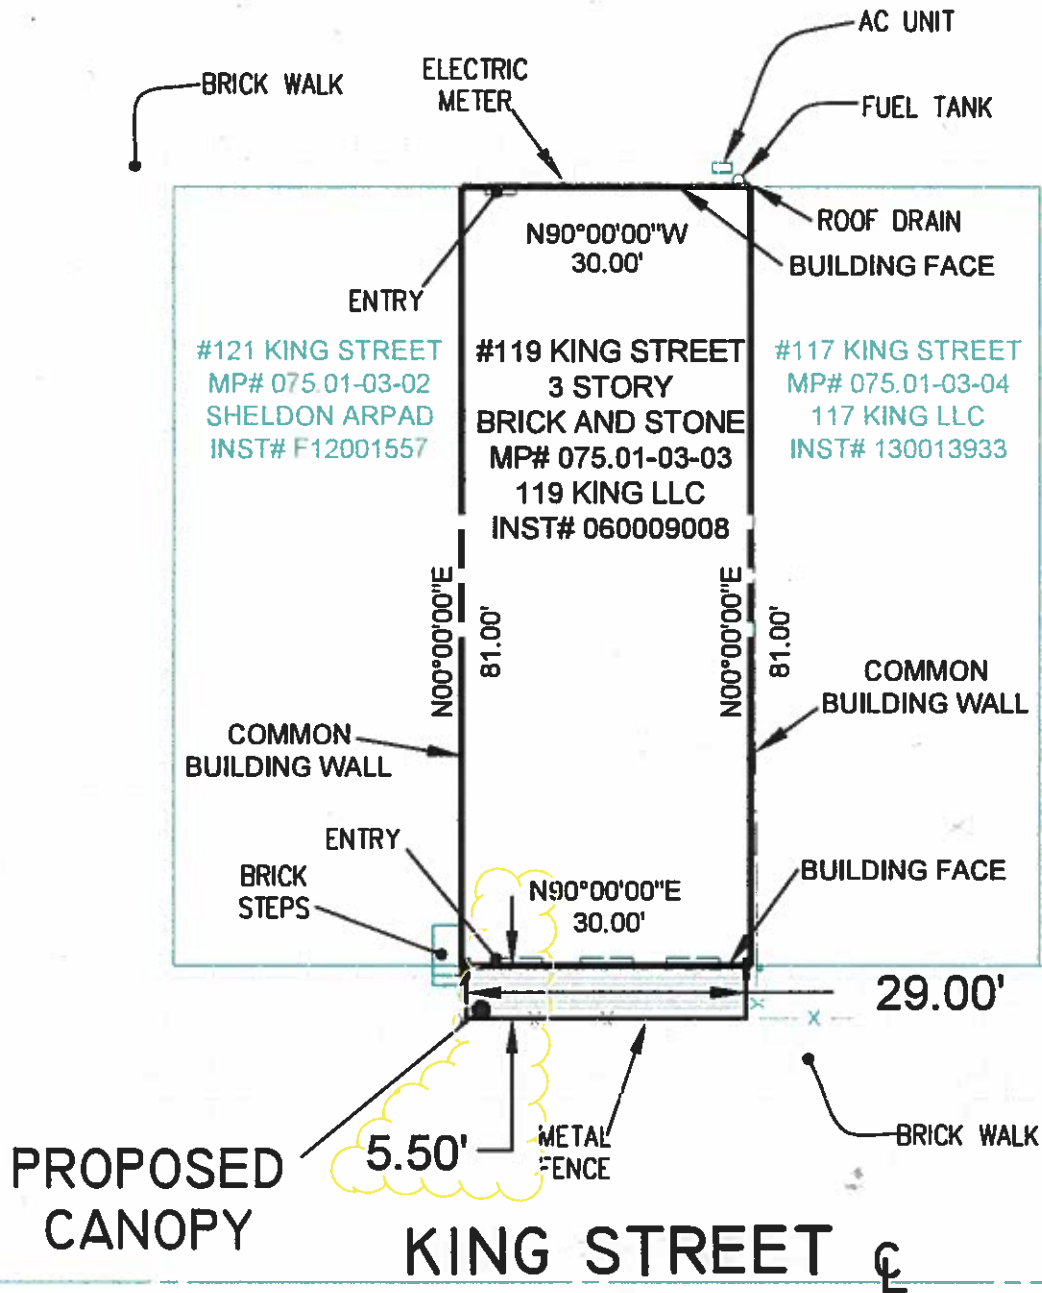

# FAYETTE ALLEY

NORTH LEE STREET

BUILDING LOCATION SURVEY  
**#119 KING STREET**  
 CITY OF ALEXANDRIA,  
 VIRGINIA

SCALE: 1" = 20'

THIS HOUSE LOCATION SURVEY HAS BEEN PREPARED WITHOUT THE BENEFIT OF A TITLE REPORT AND DOES NOT PURPORT TO REFLECT ALL EASEMENTS, ENCUMBRANCES OR OTHER CIRCUMSTANCE AFFECTING THE TITLE TO THIS PROPERTY.