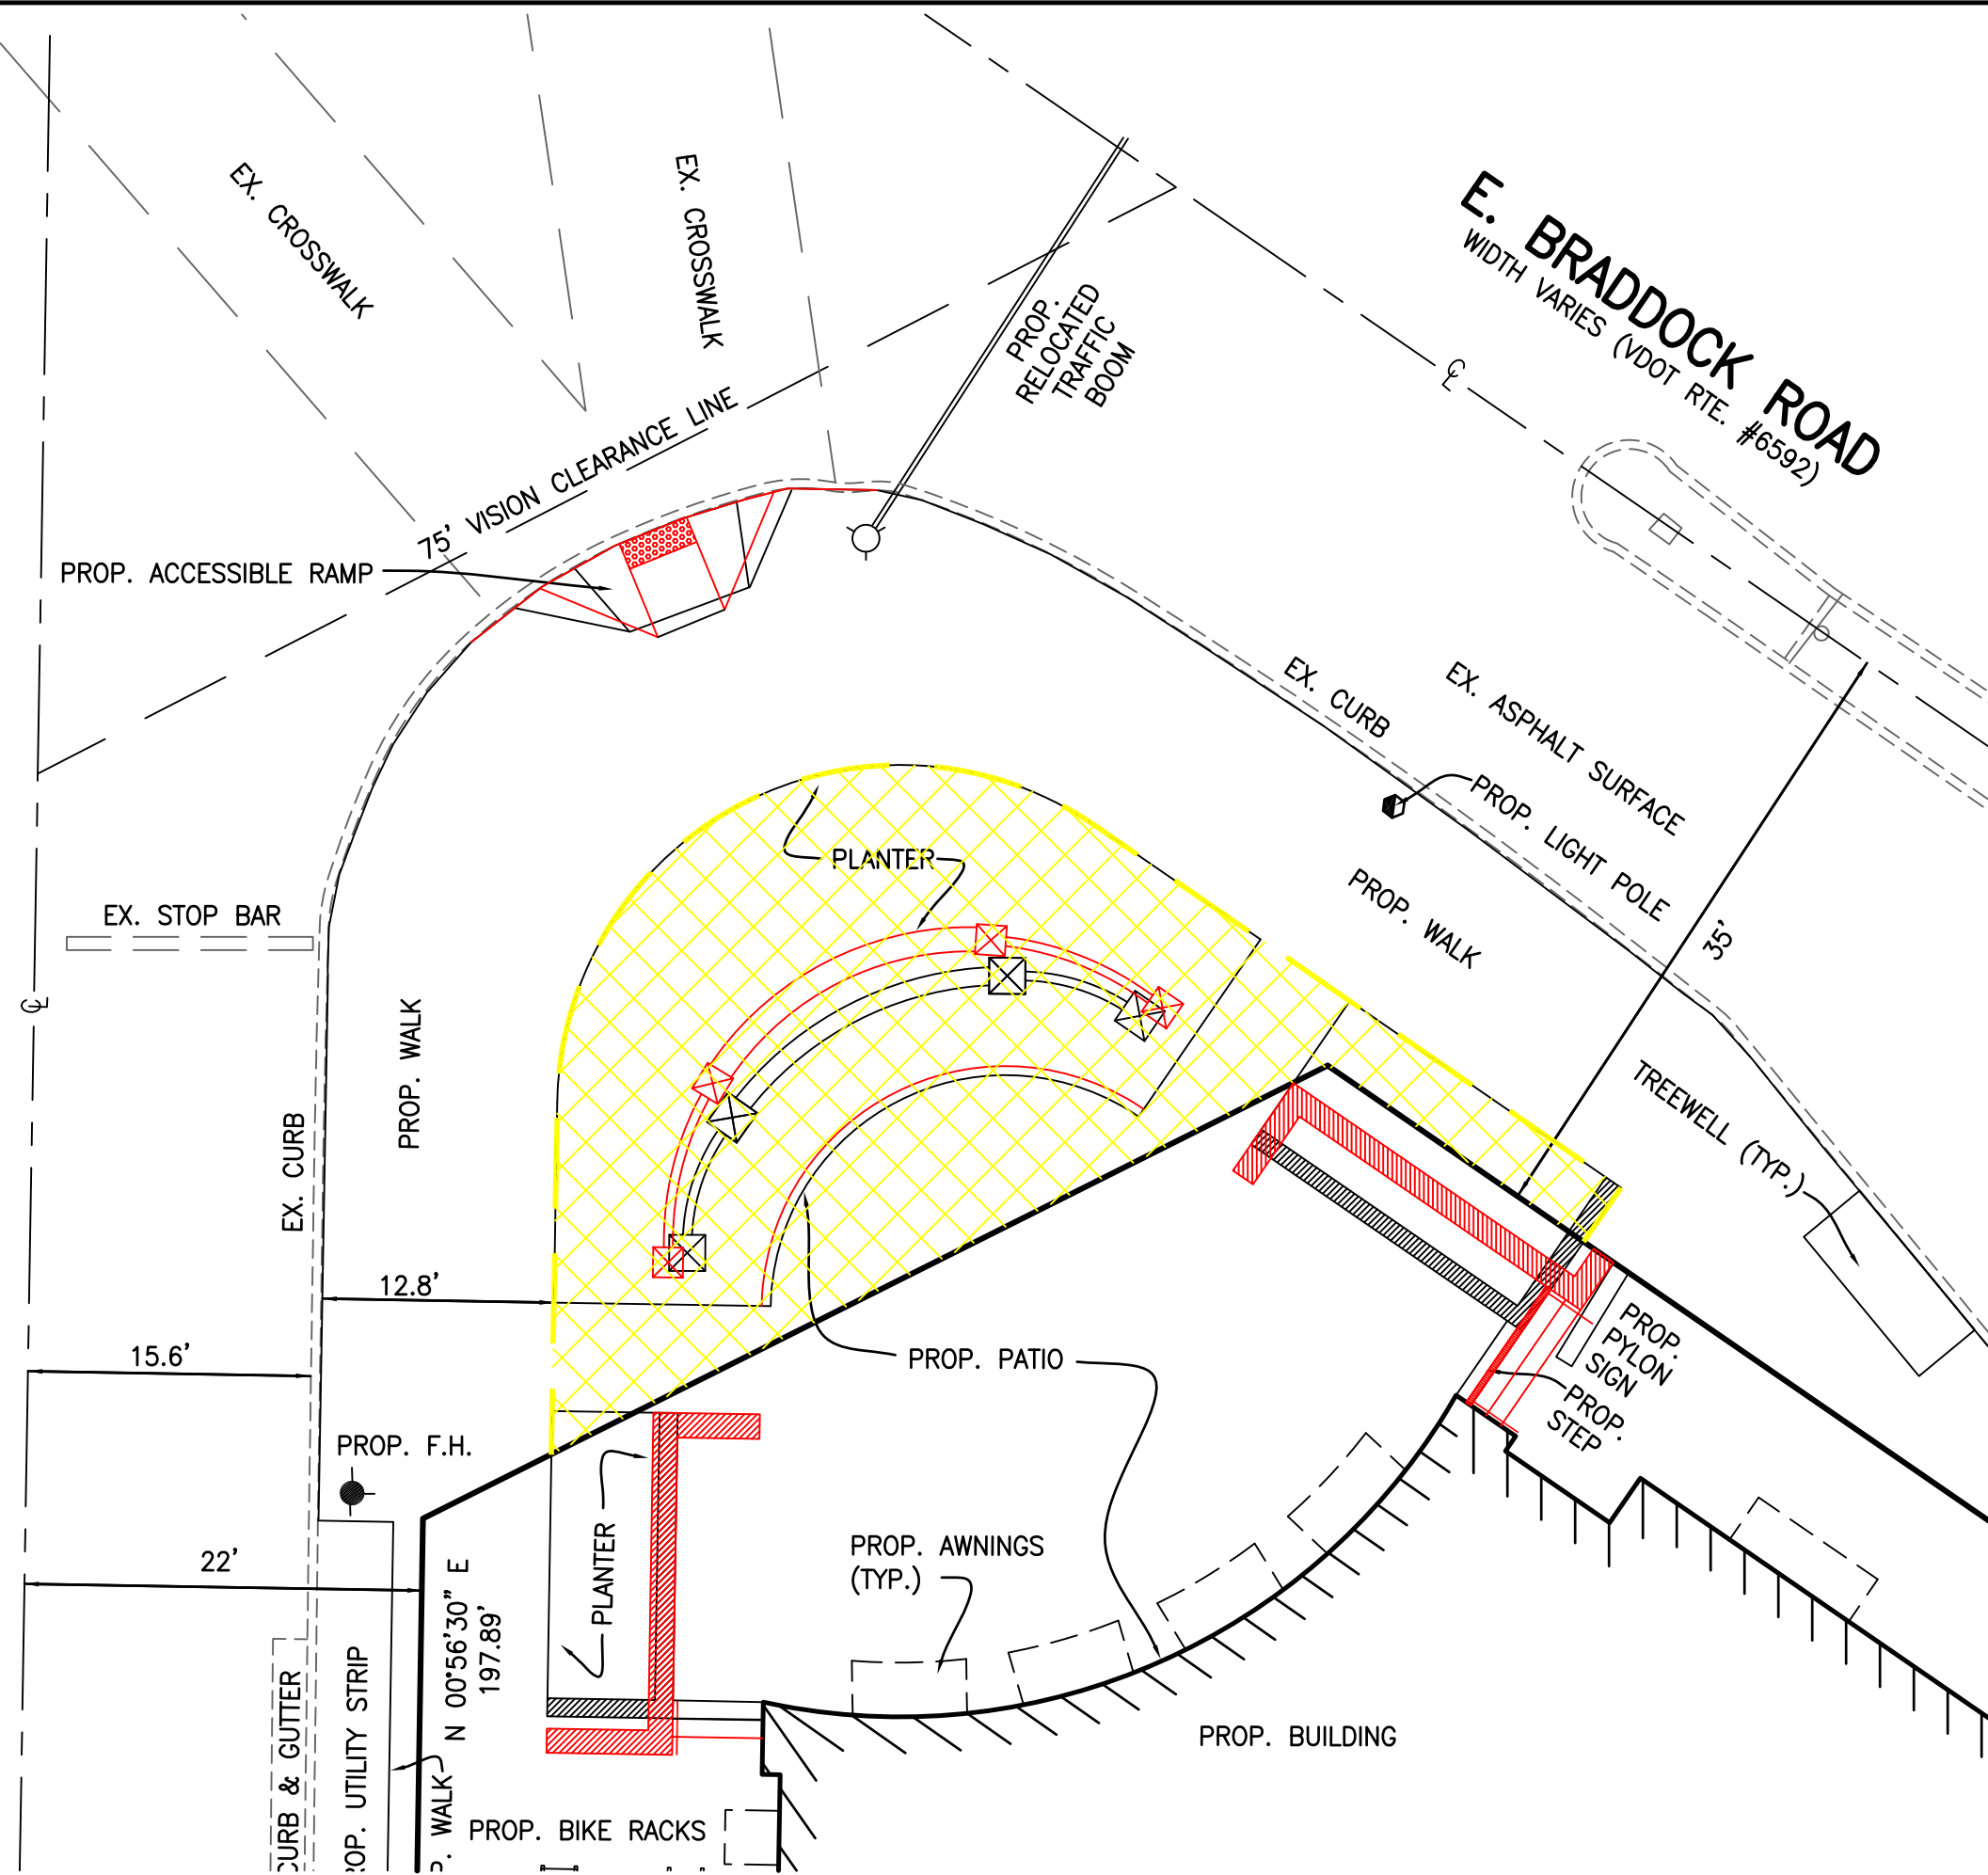

MOUNT VERNON AVENUE
 44' CITY R/W

ENCROACHMENT EXHIBIT
YATES CORNER
 (515 MOUNT VERNON AVENUE & 405 - 411 E. BRADDOCK ROAD)
 CITY OF ALEXANDRIA, VIRGINIA

EXHIBIT A

SCALE: 1" = 10'

DATE: 10 MAY 2011

FILE: **06-37**